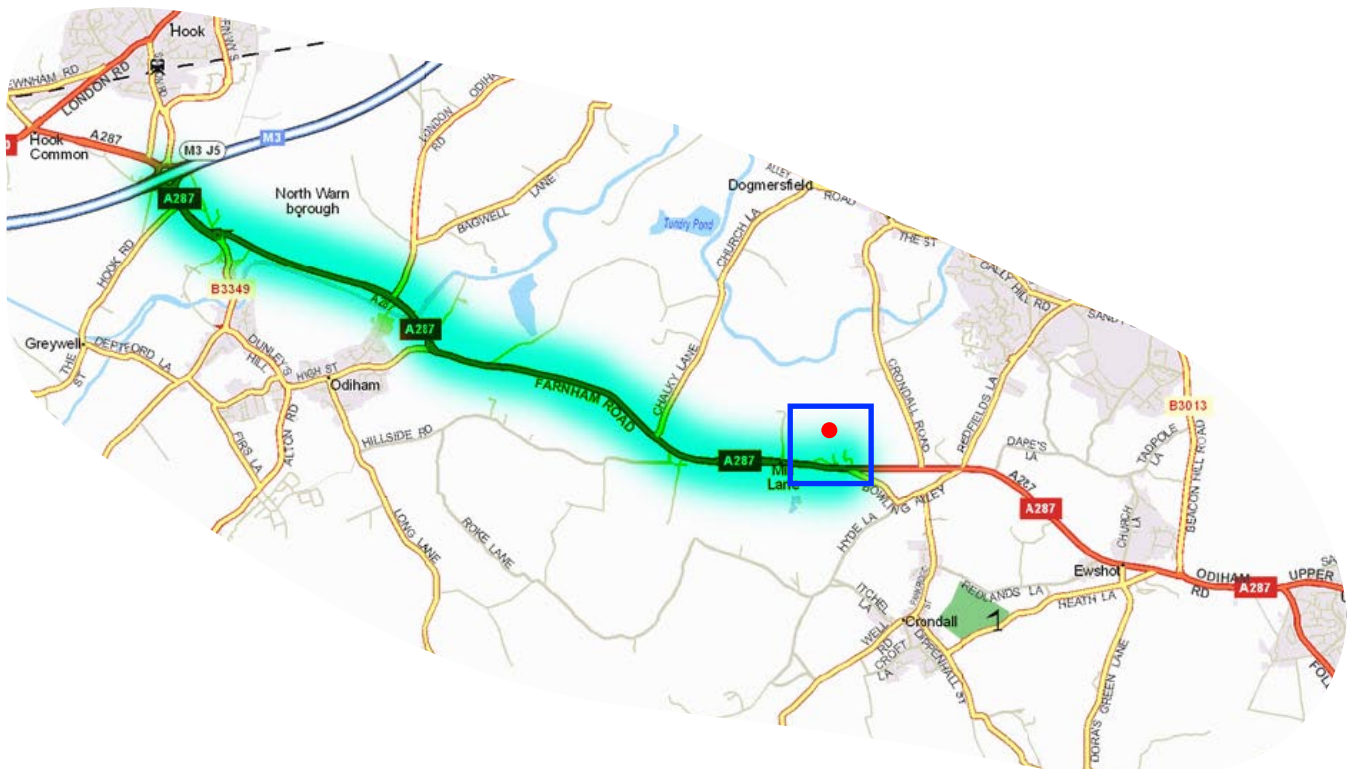

How to Find Us:

From the M3:

1. Leave **M3 at Junction 5** (Hook)
2. At roundabout turn onto the **A287** in the direction of **Farnham**
3. After approximately half a mile take the **second exit on a roundabout** (sign posted A287 Farnham)
4. After approx. 1 mile take the **second exit on a roundabout** (sign posted A287 Farnham, Aldershot, Crondall)
5. Continue down the A287 for approx 2 miles until you reach a **MURCO garage** on your left
6. Turn **left immediately after the MURCO garage** (signposted Golf Course)
7. Follow the road round behind garage and take a left (signposted Finns Business Park and Bowenhurst Golf Course)
8. Head straight into golf course and after second speed bump take the next available left in Finns Business Park
9. ArchTech is on the left in the second row of large units (number 15)

ArchTech

ARCHITECTURAL CONSULTANTS

Unit 15
Finns Business Park
Mill Lane
Crondall
Surrey
GU10 5HP

Tel: 01252 852007
Fax: 01252 852008
info@archtech.co.uk

15 Finns Business Park